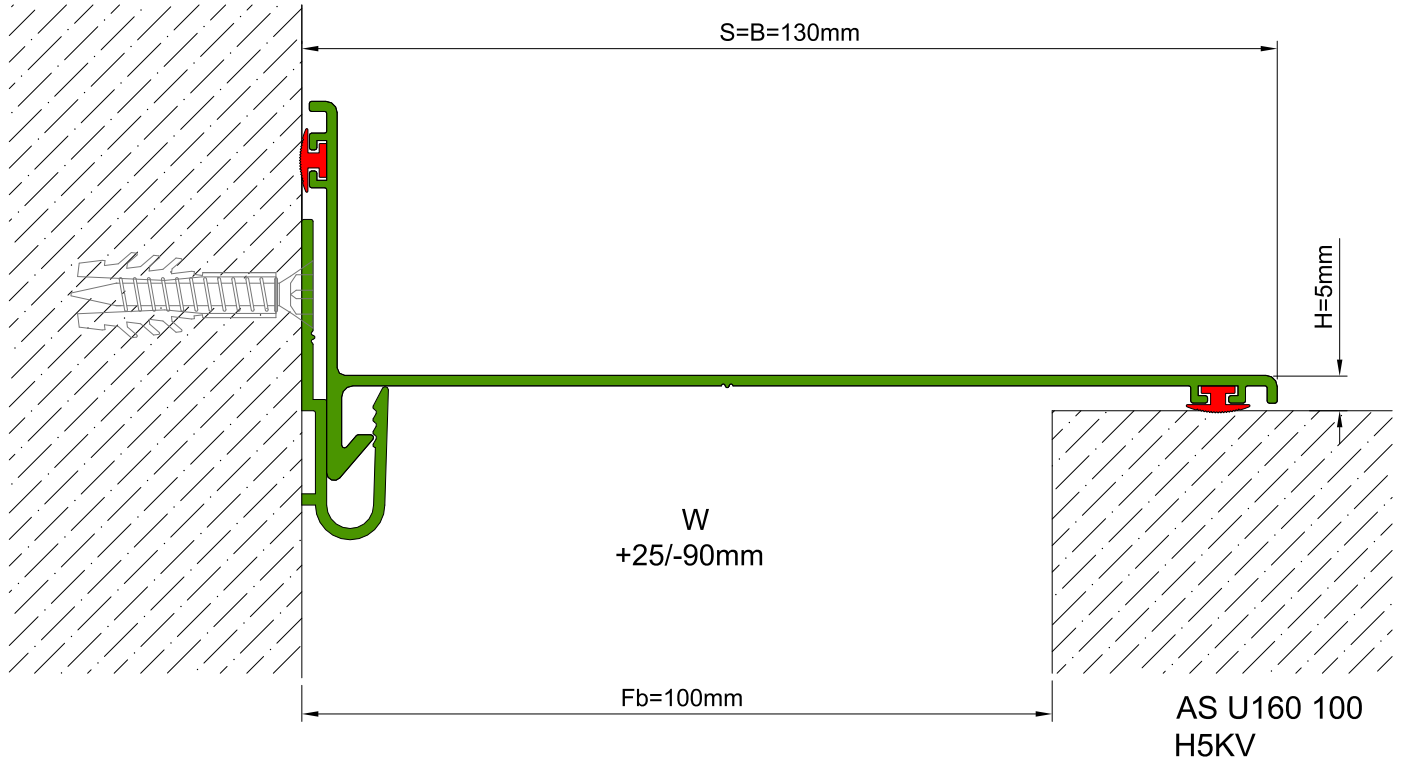

AS U160 surface mounted overall metal cover can easily be applied to all types of parallel wall and ceiling and gives a decorative aspect to the places with invisible screwing system. Base clip is screwed on the surface from one side and the snap-on cover is placed on it. Easy installation, decorative view, high movement ability & maintenance-free characteristics makes AS U160 a favorable profile. It can be aligned with floor covers.

**SEISMIC**

\* Visuals are representative and the profile configuration may differ depending on the characteristics requested.

LOCATION	MODEL	GAP (Fb) mm	HEIGHT (H) MM	OVERALL WIDTH (B) mm	VISIBLE WIDTH (S) mm	MOVEMENT (W) mm	LOAD CAPACITY	STANDARD LENGTH (mt)
Wall to Wall	AS U160-050	50	5	111	111	+25/-40	N/A	3
	AS U160-100	100	5	161	161	+25/-90	N/A	3
	AS U160-150	150	5	211	211	+25/-140	N/A	3

Note: Please ask for different sizes

Profil No Profile Number	AS U160 100	AS U160 100K
Fb (mm)	100	100
H (mm) yaklaşık approx.	5	5
W± (mm) yaklaşık approx.	+25/-90	+25/-90
Renk Color	Alüminyum Kapak: Eloksalli , Alüminyum Bağlantı Parçası: Natürel , Fitiller: Siyah Aluminum Cover: Anodized , Aluminum Base Clip: Natural , Inserts:Black	
Malzeme Material	Alüminyum, EPDM Kauçuk Aluminum, EPDM Rubber	
Standart Uzunluk (m) Standard Length (m)	3	