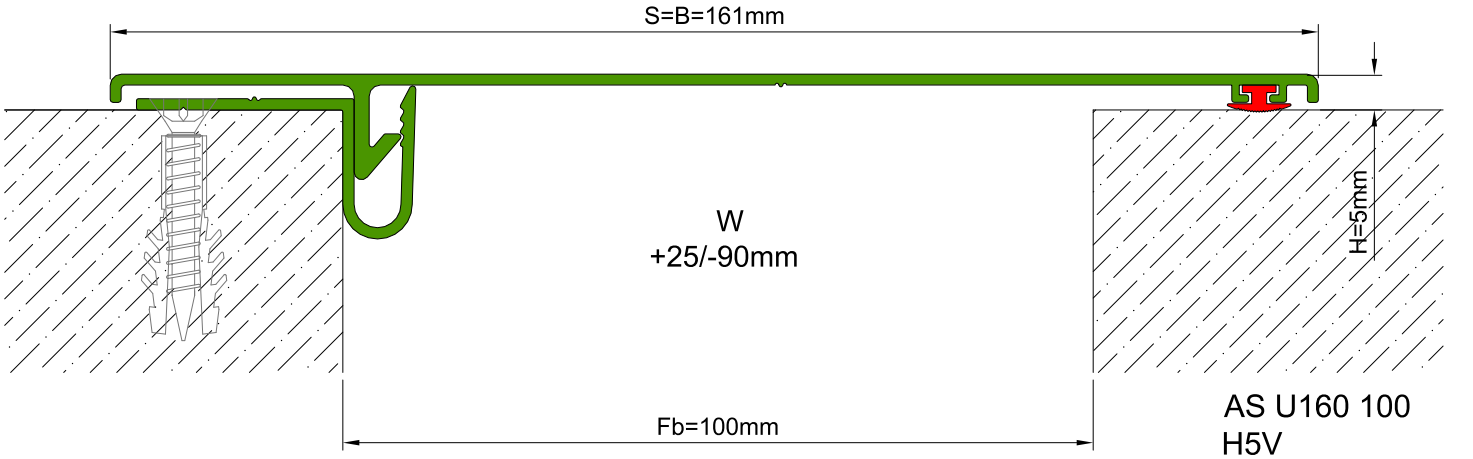

AS U160 surface mounted overall metal cover can easily be applied to all types of parallel wall and ceiling and gives a decorative aspect to the places with invisible screwing system. Base clip is screwed on the surface from one side and the snap-on cover is placed on it. Easy installation, decorative view, high movement ability & maintenance-free characteristics makes AS U160 a favorable profile. It can be aligned with floor covers.

- Application Areas** : Indoor&Outdoor / Wall & Ceiling
- Ideal for** : Shopping Malls, Airports, Residences, Hospitals, Hotels, Commercial & Public Buildings etc.
- Material** : Anodized Aluminum Cover ( Powder Coating optional ), Mill Finish Aluminum Base Clip, EPDM Gasket
- Aluminum Alloy** : 6063 AA-USA / EN AW 6063
- Optional Supplies** : Fire Barrier, Waterproof EPDM membrane

**SEISMIC**

\* Visuals are representative and the profile configuration may differ depending on the characteristics requested.

LOCATION	MODEL	GAP (Fb) mm	HEIGHT (H) MM	OVERALL WIDTH (B) mm	VISIBLE WIDTH (S) mm	MOVEMENT (W) mm	LOAD CAPACITY	STANDARD LENGTH (mt)
Wall to Wall	AS U160-050	50	5	111	111	+25/-40	N/A	3
	AS U160-100	100	5	161	161	+25/-90	N/A	3
	AS U160-150	150	5	211	211	+25/-140	N/A	3

Note: Please ask for different sizes

Profil No Profile Number	AS U160 100	AS U160 100K
Fb (mm)	100	100
H (mm) yaklaşık approx.	5	5
W± (mm) yaklaşık approx.	+25/-90	+25/-90
Renk Color	Alüminyum Kapak: Eloksalli , Alüminyum Bağlantı Parçası: Natürel , Fitiller: Siyah Aluminum Cover: Anodized , Aluminum Base Clip: Natural , Inserts:Black	
Malzeme Material	Alüminyum, EPDM Kauçuk Aluminum, EPDM Rubber	
Standart Uzunluk (m) Standard Length (m)	3	