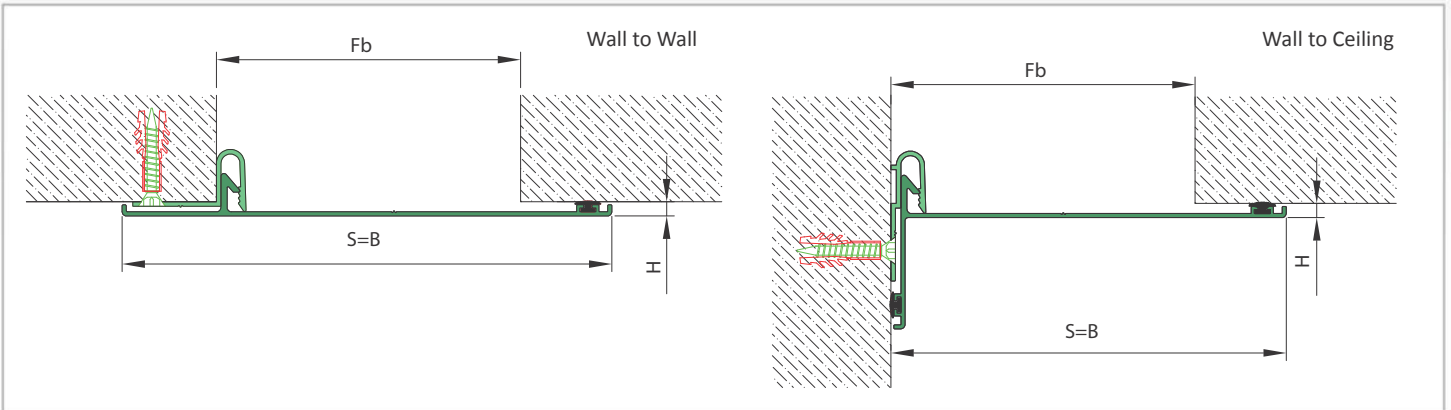

AS U160 surface mounted overall metal cover can easily be applied to all types of parallel wall and ceiling and gives a decorative aspect to the places with invisible screwing system. Base clip is screwed on the surface from one side and the snap-on cover is placed on it. Easy installation, decorative view, high movement ability & maintenance-free characteristics makes AS U160 a favorable profile. It can be aligned with floor covers.

- Application Areas** : Indoor&Outdoor / Wall & Ceiling
- Ideal for** : Shopping Malls, Airports, Residences, Hospitals, Hotels, Commercial & Public Buildings etc.
- Material** : Anodized Aluminum Cover ( Powder Coating optional ), Mill Finish Aluminum Base Clip, EPDM Gasket
- Aluminum Alloy** : 6063 AA-USA / EN AW 6063
- Optional Supplies** : Fire Barrier, Waterproof EPDM membrane

**SEISMIC**

\* Visuals are representative and the profile configuration may differ depending on the characteristics requested.

LOCATION	MODEL	GAP (Fb) mm	HEIGHT (H) MM	OVERALL WIDTH (B) mm	VISIBLE WIDTH (S) mm	MOVEMENT (W) mm	LOAD CAPACITY	STANDARD LENGTH (mt)
Wall to Wall	AS U160-050	50	5	111	111	+25/-40	N/A	3
	AS U160-100	100	5	161	161	+25/-90	N/A	3
	AS U160-150	150	5	211	211	+25/-140	N/A	3

Note: Please ask for different sizes

Profil No Profile Number	AS U160 100	AS U160 100K
Fb (mm)	100	100
H (mm) yaklaşık approx.	5	5
W± (mm) yaklaşık approx.	+25/-90	+25/-90
Renk Color	Alüminyum Kapak: Eloksalli , Alüminyum Bağlantı Parçası: Natürel , Fitiller: Siyah Aluminum Cover: Anodized , Aluminum Base Clip: Natural , Inserts:Black	
Malzeme Material	Alüminyum, EPDM Kauçuk Aluminum, EPDM Rubber	
Standart Uzunluk (m) Standard Length (m)	3	