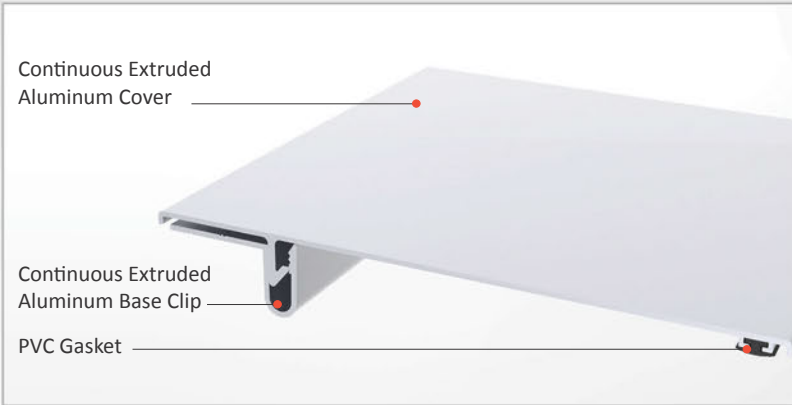

AS U160 surface mounted overall metal cover can easily be applied to all types of parallel wall and ceiling and gives a decorative aspect to the places with invisible screwing system. Base clip is screwed on the surface from one side and the snap-on cover is placed on it. Easy installation, decorative view, high movement ability & maintenance-free characteristics makes AS U160 a favorable profile. It can be aligned with floor covers.

- Application Areas** : Indoor&Outdoor / Wall & Ceiling
- Ideal for** : Shopping Malls, Airports, Residences, Hospitals, Hotels, Commercial & Public Buildings etc.
- Material** : Anodized Aluminum Cover ( Powder Coating optional ), Mill Finish Aluminum Base Clip, EPDM Gasket
- Aluminum Alloy** : 6063 AA-USA / EN AW 6063
- Optional Supplies** : Fire Barrier, Waterproof EPDM membrane

**SEISMIC**

\* Visuals are representative and the profile configuration may differ depending on the characteristics requested.

LOCATION	MODEL	GAP (Fb) mm	HEIGHT (H) MM	OVERALL WIDTH (B) mm	VISIBLE WIDTH (S) mm	MOVEMENT (W) mm	LOAD CAPACITY	STANDARD LENGTH (mt)
Wall to Wall	AS U160-050	50	5	111	111	+25/-40	N/A	3
	AS U160-100	100	5	161	161	+25/-90	N/A	3
	AS U160-150	150	5	211	211	+25/-140	N/A	3

Note: Please ask for different sizes

Profil No Profile Number	AS U160 100	AS U160 100K
Fb (mm)	100	100
H (mm) yaklaşık approx.	5	5
W± (mm) yaklaşık approx.	+25/-90	+25/-90
Renk Color	Alüminyum Kapak: Eloksalli , Alüminyum Bağlantı Parçası: Natürel , Fitiller: Siyah Aluminum Cover: Anodized , Aluminum Base Clip: Natural , Inserts:Black	
Malzeme Material	Alüminyum, EPDM Kauçuk Aluminum, EPDM Rubber	
Standart Uzunluk (m) Standard Length (m)	3	